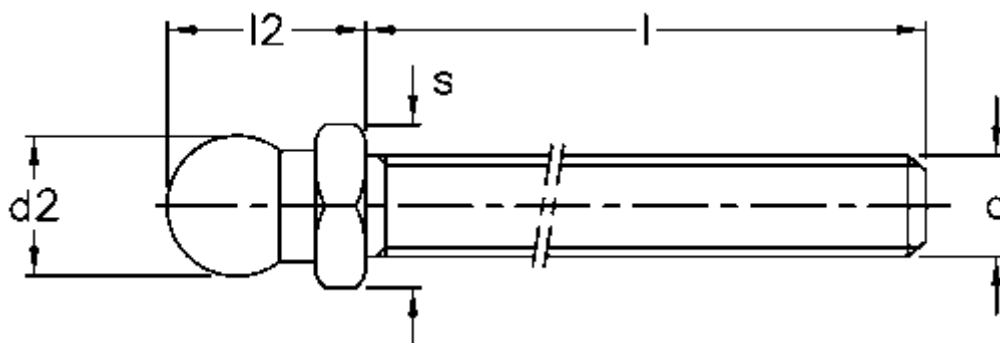

Article number: 2310322725

Description: E+G Threaded stem, SST Stainless steel  
SM-SST-24-M20x98

## Measures

$d = M20$

$d_2 = 23.9$

$l = 98$

$l_2 = 37$

$s = 24$